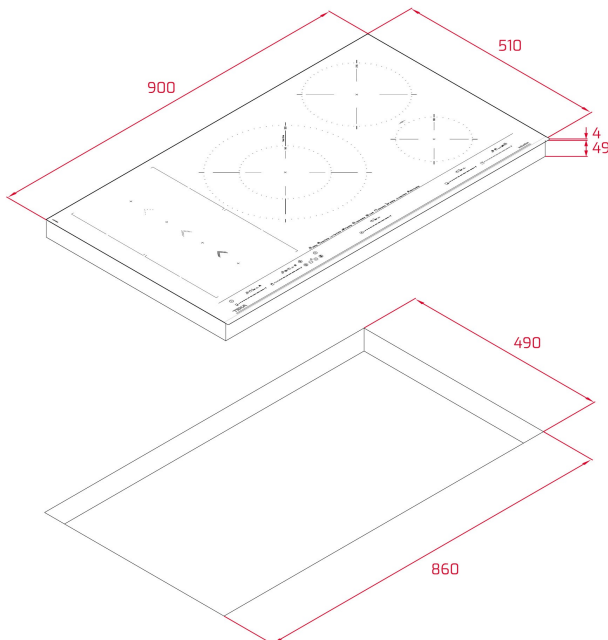

REFERENCE

REF: 112500061

EAN: 8434778030402

FEATURES

Infinity G1 special edition
 Designed in Italy by Italdesign Giugiaro
 Flex induction hob
 Exclusive matte black finishing
 Direct functions: Confit, poaching, grilling, pan frying, deep frying, quick boiling, simmering, melting and keep warm
 Touch Control MultiSlider
 5 cooking zones
 2 Flex zones Ø 228 X 200 mm
 1 double zone Ø 320/180 mm
 1 zone Ø 215 mm
 1 zone Ø 150 mm
 Ceramic glass surface
 Auto-lock safety disconnection
 Cooking timer
 Power Plus
 Child lock
 Residual heat indicator
 Power management
 Easy installation kit
 Maximum nominal power 10800 W

DIMENSIONS

Product height (mm): 53
Product width (mm): 900
Product depth (mm): 510
Product length (mm):
Net weight (Kg): 15,18

TECHNICAL DETAILS

Power rate (V): 220-240
 Frequency (Hz): 50/60
 Maximum Nominal Power (W): 10800