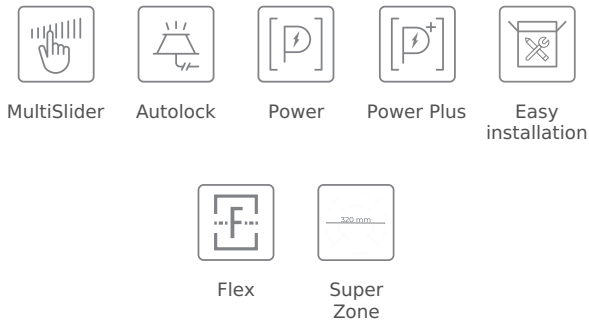

REFERENCE

REF: 112500061

EAN: 8434778030402

FEATURES

Infinity G1 special edition
 Designed in Italy by Italdesign Giugiaro
 Flex induction hob
 Exclusive matte black finishing
 Direct functions: Confit, poaching, grilling, pan frying, deep frying, quick boiling, simmering, melting and keep warm
 Touch Control MultiSlider
 5 cooking zones
 2 Flex zones Ø 228 X 200 mm
 1 double zone Ø 320/180 mm
 1 zone Ø 215 mm
 1 zone Ø 150 mm
 Ceramic glass surface
 Auto-lock safety disconnection
 Cooking timer
 Power Plus
 Child lock
 Residual heat indicator
 Power management
 Easy installation kit
 Maximum nominal power 10800 W

DIMENSIONS

Product height (mm): 53
Product width (mm): 900
Product depth (mm): 510
Product length (mm):
Net weight (Kg): 15,18

TECHNICAL DETAILS

Power rate (V): 220-240
 Frequency (Hz): 50/60
 Maximum Nominal Power (W): 10800