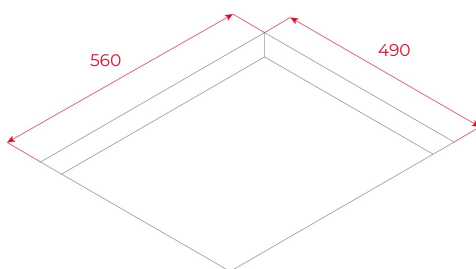

2 Flex zones Ø 180 x 180 mm

1 Single zone Ø 160 mm

Ceramic glass surface

Auto-lock safety system

Cooking timer

Power Plus

Child lock

Residual heat indicator

Power management

Maximum nominal power 7000 W

DIMENSIONS**Product height (mm):** 55**Product width (mm):** 590**Product depth (mm):** 520**Product length (mm):****Net weight (Kg):** 9,2**TECHNICAL DETAILS**