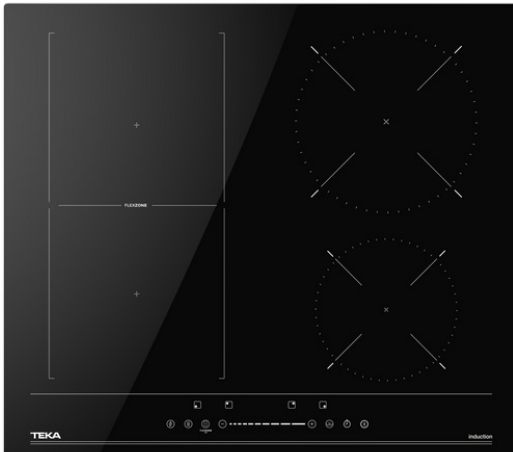

TEKA**EASY IBF 64200 S**

Flex induction hob in 60 cm with direct functions and 4 cooking zones

Flex

Power

Power Plus

Slider

Autolock

REFERENCE

2 Flex zones Ø 180 x 180 mm

1 Single zone Ø 160 mm

Ceramic glass surface

Auto-lock safety system

Cooking timer

Power Plus

Child lock

Residual heat indicator

Power management

Maximum nominal power 7000 W

DIMENSIONS**Product height (mm):** 55**Product width (mm):** 590**Product depth (mm):** 520**Product length (mm):****Net weight (Kg):** 9,2**TECHNICAL DETAILS**

Power rate (V): 220-240

Frequency (Hz): 50/60

Maximum Nominal Power (W): 7400

COLOURS

112520034

Black