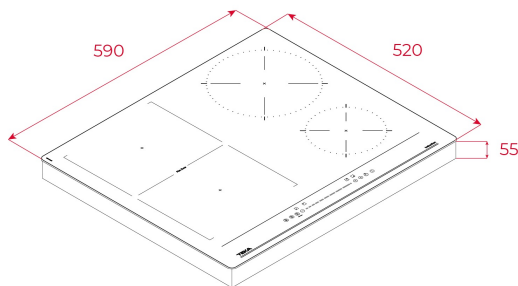

2 Flex zones Ø 180 x 180 mm

1 Single zone Ø 160 mm

Ceramic glass surface

Auto-lock safety system

Cooking timer

Power Plus

Child lock

Residual heat indicator

Power management

Maximum nominal power 7000 W

DIMENSIONS**Product height (mm):** 55**Product width (mm):** 590**Product depth (mm):** 520**Product length (mm):****Net weight (Kg):** 9,2**TECHNICAL DETAILS**