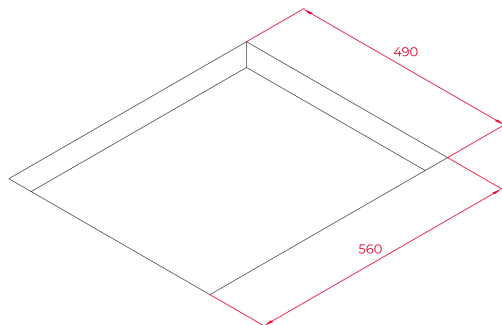

Easy
installation