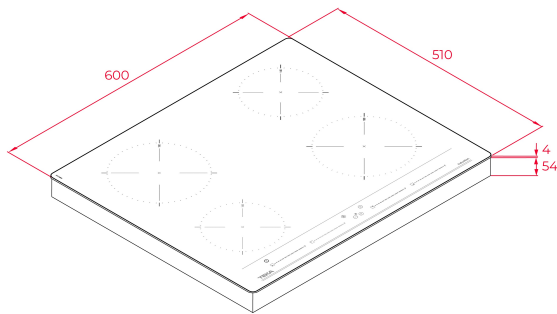

Easy
installation