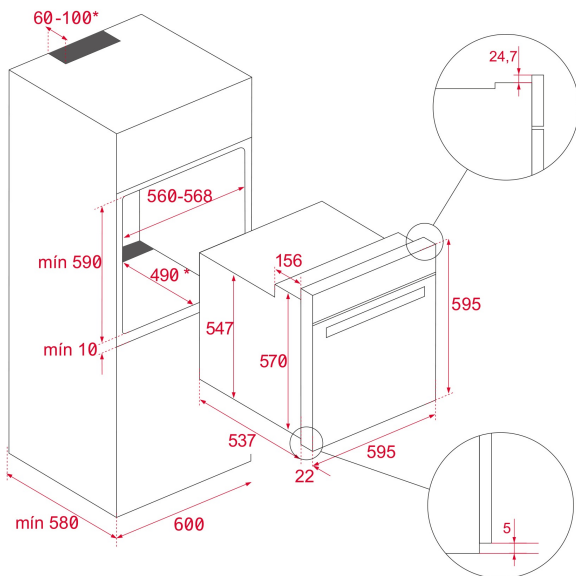

70L

Full
Extension
Telescopic
Guide

MeatProbe

HydroClean

SoftClose

SurroundTemp

The
SteamBox
Included

REFERENCE

DIMENSIONS

Product height (mm): 595**Product width (mm):** 595**Product depth (mm):** 537+22**Product length (mm):****Net weight (Kg):** 40

TECHNICAL DETAILS

Energy Efficiency Class: A+

Power rate (V): 220-240

Frequency (Hz): 50/60

Maximum Nominal Power (W): 3198

COLOURS

41560160

Black glass with frame