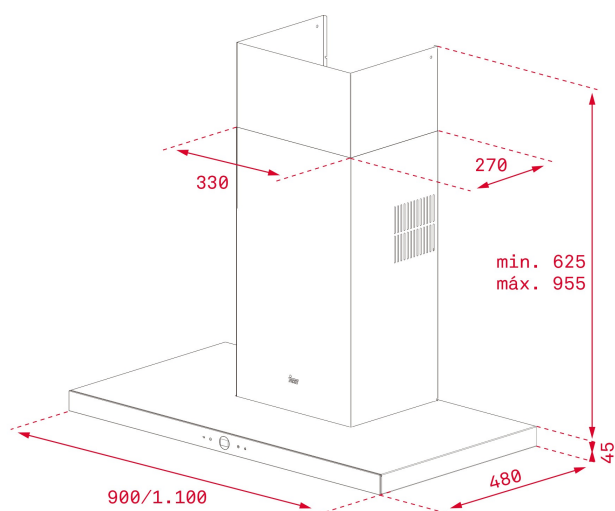

LED

PERFECTA-
4Stop Delay
Timer

REFERENCE

REF: 40437100

EAN: 8421152145661

FEATURES

Decorative horizontal hood
 Electronic control with display
 EcoPower motor
 3 speeds + 1 intensive
 Free Outlet exhaust capacity (m³/h): 795
 Intensive speed exhaust capacity (m³/h): 740
 Max speed exhaust capacity (m³/h): 586
 Min speed exhaust capacity (m³/h): 306
 Intensive speed sound level (dBA): 60
 Max speed sound level (dBA): 55
 Min speed sound level (dBA): 54
 1 LED lamp
 3 Stainless Steel filters with 12 layers
 Stop delay timer
 Filter saturation indicator
 Operating pilot light
 Exchangeable front panel
 Anti-return valve included
 Outlet reduction included

DIMENSIONS

Product height (mm): 670-1000**Product width (mm):** 900**Product depth (mm):** 480**Product length (mm):****Net weight (Kg):** 15,33

TECHNICAL DETAILS

Energy Efficiency Class: A

Noise (LwA) Min Speed (dB): 54,3