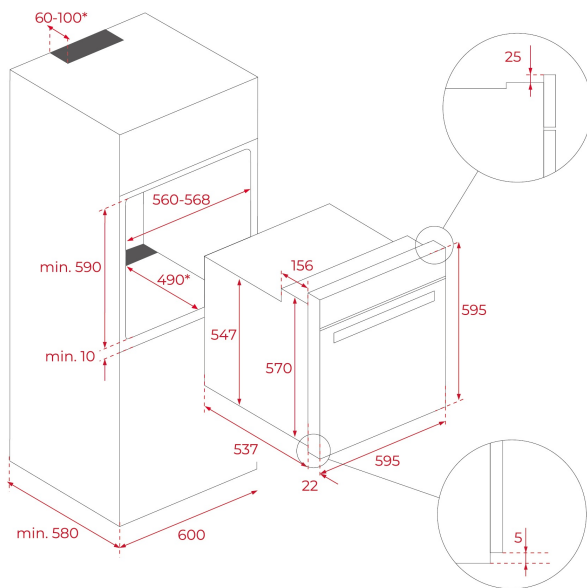

REFERENCE

REF: 111000056

EAN: 8434778022353

FEATURES

Infinity G1 special edition

Designed in Italy by Italdesign Giugiaro

Multifunction SurroundTemp oven

Exclusive matte black finishing

8 cooking functions

Pyrolysis self-cleaning system and automatic HydroClean system

Touch control display with knobs

Electronic timer (Delay/Start function)

Chrome supports with 5 cooking levels

Removable quadruple glazed door

Automatic disconnection security system

SoftClose system

Children safety lock

Manual quick preheating

Anti-tip deep tray, baking tray and reinforced grid

Special pizza stone included

Capacity (gross/net): 71 /70 litres

DIMENSIONS

Product height (mm): 595

Product width (mm): 595

Product depth (mm): 537+22

Product length (mm):

Net weight (Kg): 42

TECHNICAL DETAILS

Energy Efficiency Class: A+

Power rate (V): 220/240

Frequency (Hz): 50/60

Maximum Nominal Power (W): 3552

COLOURS

111000056

Black matt