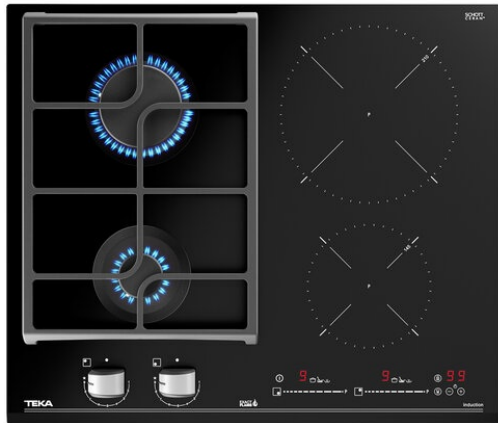

**TEKA****TOTAL JZC 64322 AB**

Gas on glass + Induction hob with Direct Functions and 4 cooking zones in 60cm

MultiSlider

Auto ignition

Autolock

ExactFlame

Power

Power Plus

Easy installation

**REFERENCE**

REF: 112570113

EAN: 8434778011241

**FEATURES**

Urban Colors Edition

Gas on glass + Induction hob

ExactFlame

Direct functions: Simmering, melting and keep warm

Frontal control knobs + Touch Control MultiSlider

4 cooking zones

1 fast burner, 2.8 kW

1 auxiliary burner, 1 kW

1 zone Ø 210 mm

1 zone Ø 145 mm

Ceramic glass surface

Power rate (V): 220-240

Frequency (Hz): 50/60

Maximum Nominal Power (W): 3500

**COLOURS**

112570113

Black glass