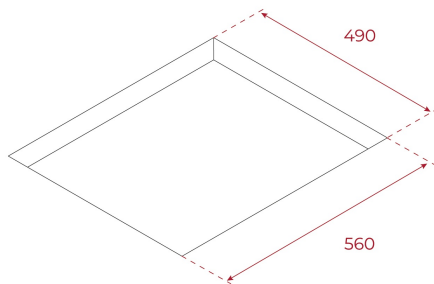

DIMENSIONS

Product height (mm): 53

Product width (mm): 600

Product depth (mm): 510

Product length (mm):

Net weight (Kg): 10,66

TECHNICAL DETAILS

Power rate (V): 220-240