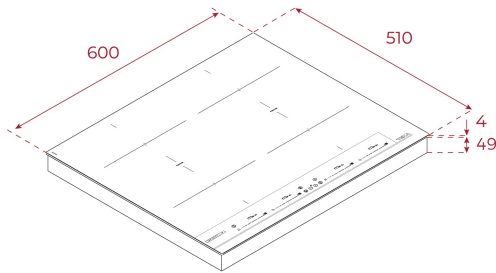

DIMENSIONS

Product height (mm): 53

Product width (mm): 600

Product depth (mm): 510

Product length (mm):

Net weight (Kg): 10,66

TECHNICAL DETAILS

Power rate (V): 220-240