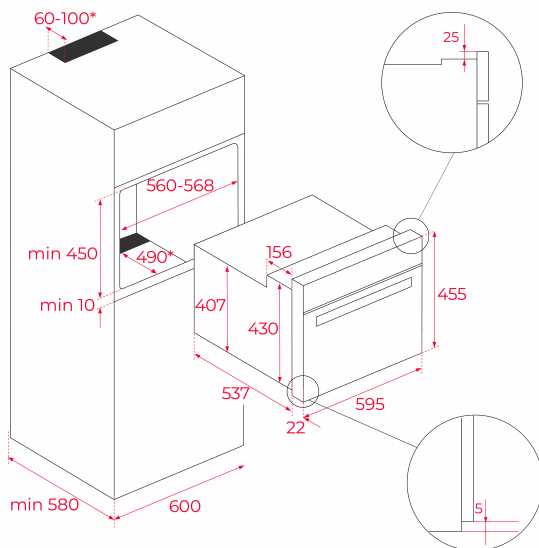

TEKA**TOTAL HSC 635**
HSC 635 SS

44 L

Plus
Extension
Telescopic
Guide

HydroClean

REFERENCE

REF: 41531030

EAN: 8421152148464

FEATURES

Multifunction oven
8 cooking functions
Automatic HydroClean system
Touch control display with knobs
Electronic timer (Delay/Start function)
Chrome supports with 3 cooking levels
Plus Extension Telescopic guides
Removable triple glazed door
Manual quick preheating
Anti-tip deep tray
Capacity (gross/net): 45 / 44 litres

DIMENSIONS

Product height (mm): 455**Product width (mm):** 595**Product depth (mm):** 537+22**Product length (mm):****Net weight (Kg):** 25

TECHNICAL DETAILS

Energy Efficiency Class: A+

Power rate (V): 220-240

Frequency (Hz): 50/60

Maximum Nominal Power (W): 2615

COLOURS

41531030

Stainless steel