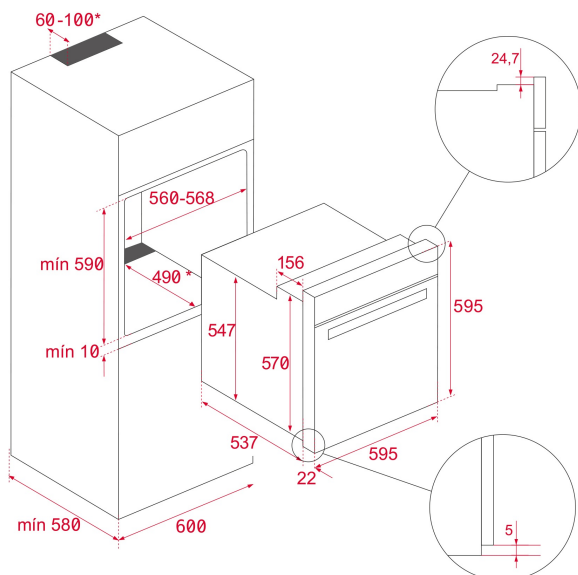

REFERENCE

REF: 41566020

EAN: 8421152148822

FEATURES

Multifunction SurroundTemp oven

12 cooking functions

Pyrolysis self-cleaning system and automatic HydroClean system

Touch control display with knobs

Electronic timer (Delay/Start function)

Personal cooking assistant: 20 automatic programs

Chrome supports with 5 cooking levels

Full-extension telescopic guides

Plus-extension telescopic guides

Removable quadruple glazed door

SoftClose system

Automatic disconnection safety system

Children safety lock

Automatic quick preheating

Anti-tip deep tray and reinforced grid

Capacity (gross/net): 71 / 70 litres

DIMENSIONS

Product height (mm): 595

Product width (mm): 595

Product depth (mm): 537+22

Product length (mm):

Net weight (Kg): 37

TECHNICAL DETAILS

Energy Efficiency Class: A+

Power rate (V): 220-240

Frequency (Hz): 50/60

Maximum Nominal Power (W): 3552

COLOURS

41566020

Black glass with frame