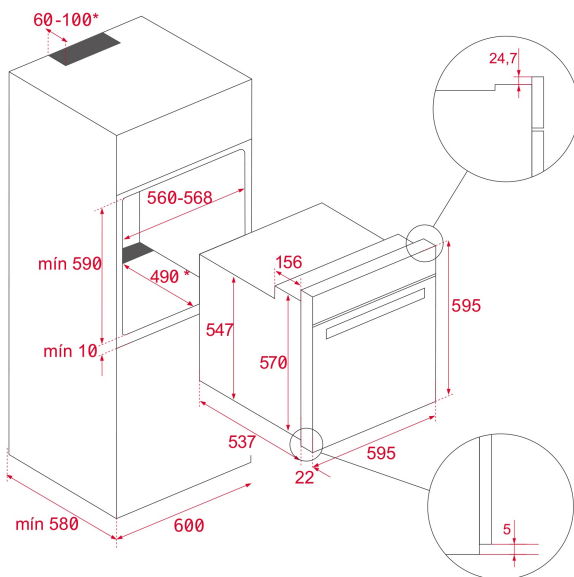

REFERENCE

REF: 41560070

EAN: 8421152148587

FEATURES

Multifunction oven
9 cooking functions
Automatic HydroClean system
Touch control display with knobs
Electronic timer (Delay/Start function)
Chrome supports with 5 cooking levels
Plus-extension telescopic guides
Removable double glazed door
Children safety lock
Manual quick preheating
Anti-tip deep tray, baking tray and reinforced grid
Capacity (gross/net): 71 / 70 litres

DIMENSIONS

Product height (mm): 595

Product width (mm): 595

Product depth (mm): 537+22

Product length (mm):

Net weight (Kg): 28

TECHNICAL DETAILS

Energy Efficiency Class: A+

Power rate (V): 220-240

Frequency (Hz): 50/60

Maximum Nominal Power (W): 3215

COLOURS

41560070

Black glass with frame

41560071

White glass with frame