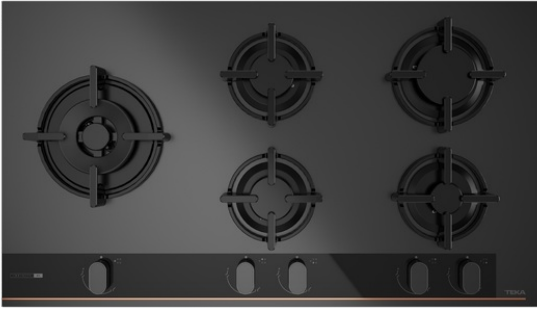

TEKA**TOTAL GBC 95-G1 GB**

Infinity G1 90cm Gas on Glass hob. Special edition by Italdesign Giugiaro

REFERENCE

REF: 112570237

EAN: 8434778030457

Auto
ignition

Autolock

Easy
installation**FEATURES**

Designed in Italy by Italdesign Giugiaro

Gas on Glass hob

Exclusive matte black finishing

Frontal mechanical control panel with ergonomic design

5 cooking zones

1 double ring burner, 3,50 kW

1 fast burner, 2,80 kW

1 semi fast burner, 1,75 kW

1 semi fast burner, 1,40 kW

1 auxiliary burner, 1,00 kW

Ceramic glass surface

Auto ignition

Auto-lock safety system

Cast iron grids

Easy installation kit

Maximum nominal power 10950 W

DIMENSIONS**Product height (mm):** 98**Product width (mm):** 900**Product depth (mm):** 510**Product length (mm):****Net weight (Kg):** 16,5**TECHNICAL DETAILS**

Power rate (V): 220-240