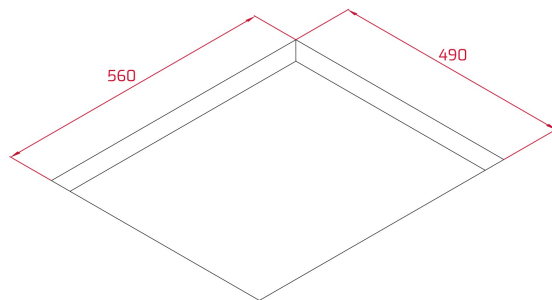

REFERENCE

REF: 112500037

EAN: 8434778016208

FEATURES

Urban Colors Edition

MasterSense Series

FullFlex Induction hob

Direct functions with temperature sensors: Rice cooking, confit, poaching, grilling, pan frying, deep frying, quick boiling, keep warm, simmering and melting.

Touch Control MultiSlider

4 cooking zones

4 zones Ø 262,5 X 195 mm

Ceramic glass surface

Auto-lock safety system

Cooking timer

Power plus

Child lock

Residual heat indicator

Power management

Easy installation kit

Maximum nominal power 7400 W

Optional: Grilling plate

Optional: Teppanyaki

DIMENSIONS

Product height (mm): 57

Product width (mm): 600

Product depth (mm): 510

Product length (mm):

Net weight (Kg): 13,21

TECHNICAL DETAILS

Power rate (V): 220-240

Frequency (Hz): 50/60

Maximum Nominal Power (W): -

COLOURS

112500037

Black glass