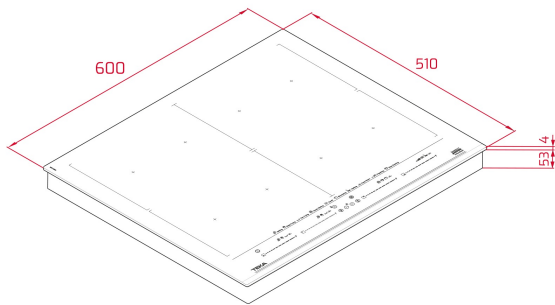

REFERENCE

REF: 112500037

EAN: 8434778016208

FEATURES

Urban Colors Edition

MasterSense Series

FullFlex Induction hob

Direct functions with temperature sensors: Rice cooking, confit, poaching, grilling, pan frying, deep frying, quick boiling, keep warm, simmering and melting.

Touch Control MultiSlider

4 cooking zones

4 zones Ø 262,5 X 195 mm

Ceramic glass surface

Auto-lock safety system

Cooking timer

Power plus

Child lock

Residual heat indicator

Power management

Easy installation kit

Maximum nominal power 7400 W

Optional: Grilling plate

Optional: Teppanyaki

DIMENSIONS

Product height (mm): 57

Product width (mm): 600

Product depth (mm): 510

Product length (mm):

Net weight (Kg): 13,21

TECHNICAL DETAILS

Power rate (V): 220-240

Frequency (Hz): 50/60

Maximum Nominal Power (W): -

COLOURS

112500037

Black glass