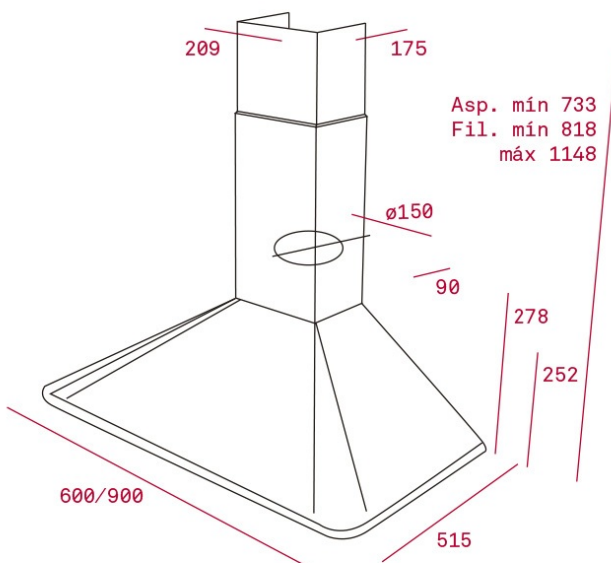

REFERENCE

REF: 113010003

EAN: 8434778010077

FEATURES

Country Style Edition

Decorative pyramidal hood

Electronic control

3 speeds

Free Outlet exhaust capacity (m³/h): 650

Max speed exhaust capacity (m³/h): 603

Min speed exhaust capacity (m³/h): 256

Max speed sound level (dBA): 66

Min speed sound level (dBA): 51

2 LED lamps

2 Aluminum filters

Operating pilot light

Anti-return valve included

Outlet reduction included

Optional recirculation kit with tube cover installation: SET 4/D

Optional Charcoal Filter: D5C

DIMENSIONS

Product height (mm): 733-1148

Product width (mm): 600/900

Product depth (mm): 500

Product length (mm):

Net weight (Kg): 13,2

TECHNICAL DETAILS

Energy Efficiency Class: B

Noise (LwA) Min Speed (dB): 51

Noise (LwA) Max Speed (dB): 66

Noise (LwA) Boost Speed (dB): N/A

Ø Outlet (mm): 150

COLOURS

113010003

Vanilla brass

40489333

Vanilla silver

40489333

Anthracite brass