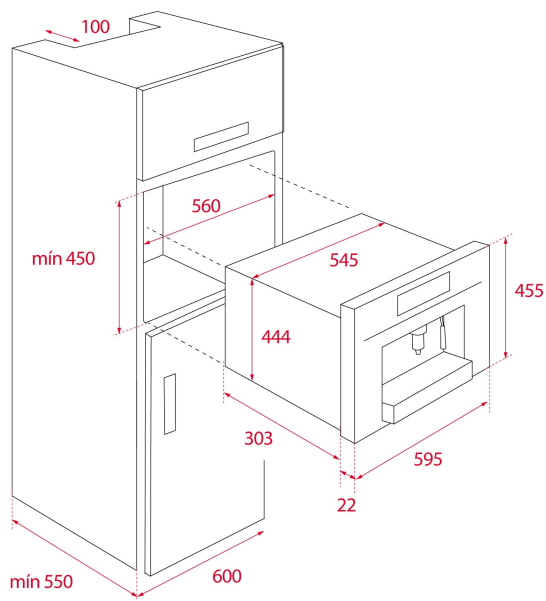

TEKA**MAESTRO CLC 835 MC BK-SS**

Multi capsule and ground built-in coffee machine with 19 bar pump pressure and TFT display

Capsules

Ground coffee

**REFERENCE**

REF: 40589513

EAN: 8421152145616

FEATURES

Urban Colors Edition
Multi capsule and ground built-in coffee machine
Coffee size regulation
Touch control display with knobs
Capacity: 1 cup
Adjustable height system for different cup sizes
Milk frother and hot water pipe
Availability for ground coffee
3 storage drawers
19 bar pump pressure
1 litre water tank
Descaling function
Capsule adaptors suitable for:
Nespresso®, Lavazza®, Caffitaly®, E.S.E.

DIMENSIONS**Product height (mm):** 455**Product width (mm):** 595**Product depth (mm):** 330**Product length (mm):****Net weight (Kg):** 18,7**TECHNICAL DETAILS**

Power rate (V): 230

Frequency (Hz): 50

Maximum Nominal Power (W): 2200