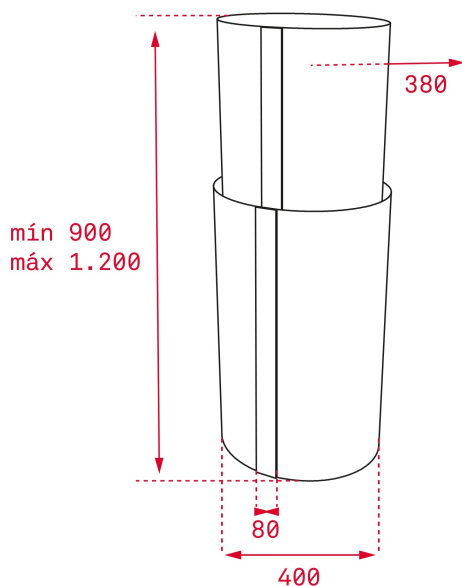

LED

Stop Delay
Timer

REFERENCE

REF: 40480330

EAN: 8421152145869

FEATURES

Decorative tubular island hood
 Electronic control with display
 3 speeds + 1 intensive
 Free Outlet exhaust capacity (m³/h):920
 Intensive speed exhaust capacity (m³/h):771
 Max speed exhaust capacity (m³/h):525
 Min speed exhaust capacity (m³/h): 305
 Intensive speed sound level (dBA): 78
 Max speed sound level (dBA): 72
 Min speed sound level (dBA): 50
 2 LEDS lamps
 1 Stainless Steel filter
 Stop delay timer
 Filter saturation indicator
 Operating pilot light
 Anti-return valve included
 Outlet reduction included
 Optional recirculation kit with tube cover installation: SET 1/11
 Optional Charcoal Filter: D4C

DIMENSIONS

Product height (mm): 900-1200

Product width (mm): 400

Product depth (mm): 400

Product length (mm):

Net weight (Kg): 21,5

TECHNICAL DETAILS

Energy Efficiency Class: A

Noise (LwA) Min Speed (dB): 50

Noise (LwA) Max Speed (dB): 72

Noise (LwA) Boost Speed (dB): 78

Ø Outlet (mm): 150

COLOURS

40480330

Stainless steel